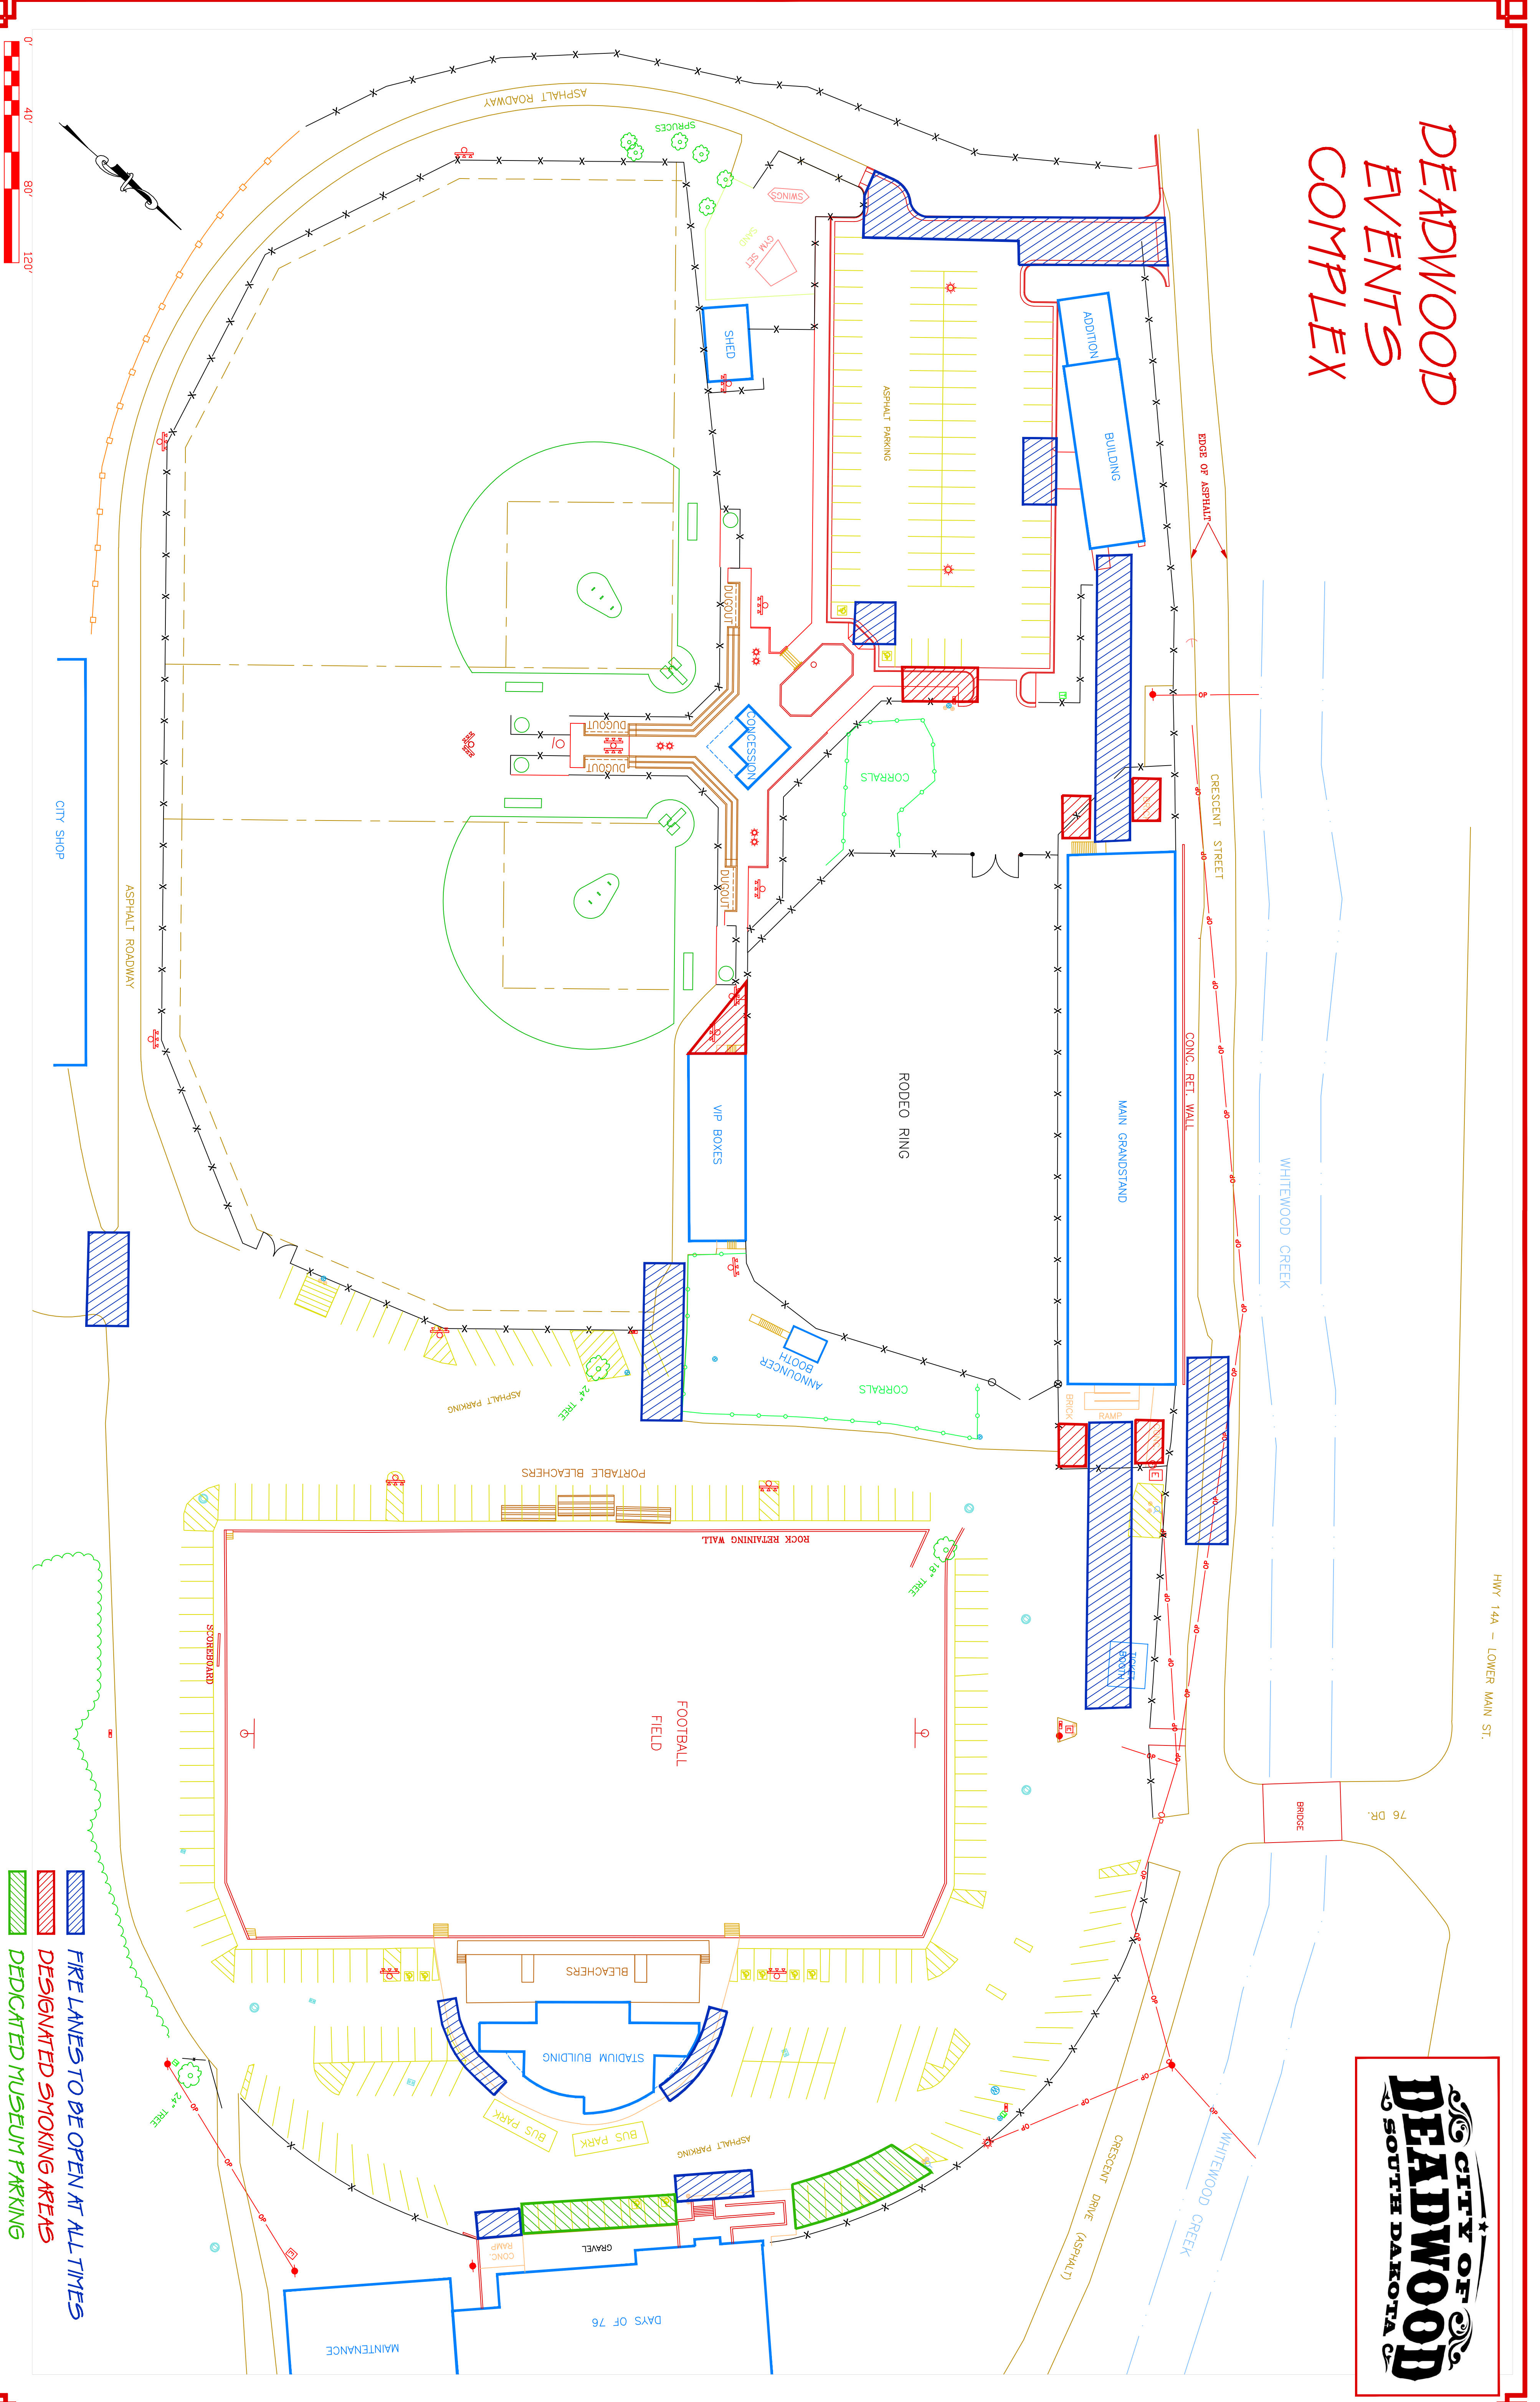

DEADWOOD EVENTS COMPLEX

HWY 14A - LOWER MAIN ST.

- FIRE LANES TO BE OPEN AT ALL TIMES
- DESIGNATED SMOKING AREAS
- DEDICATED MUSEUM PARKING