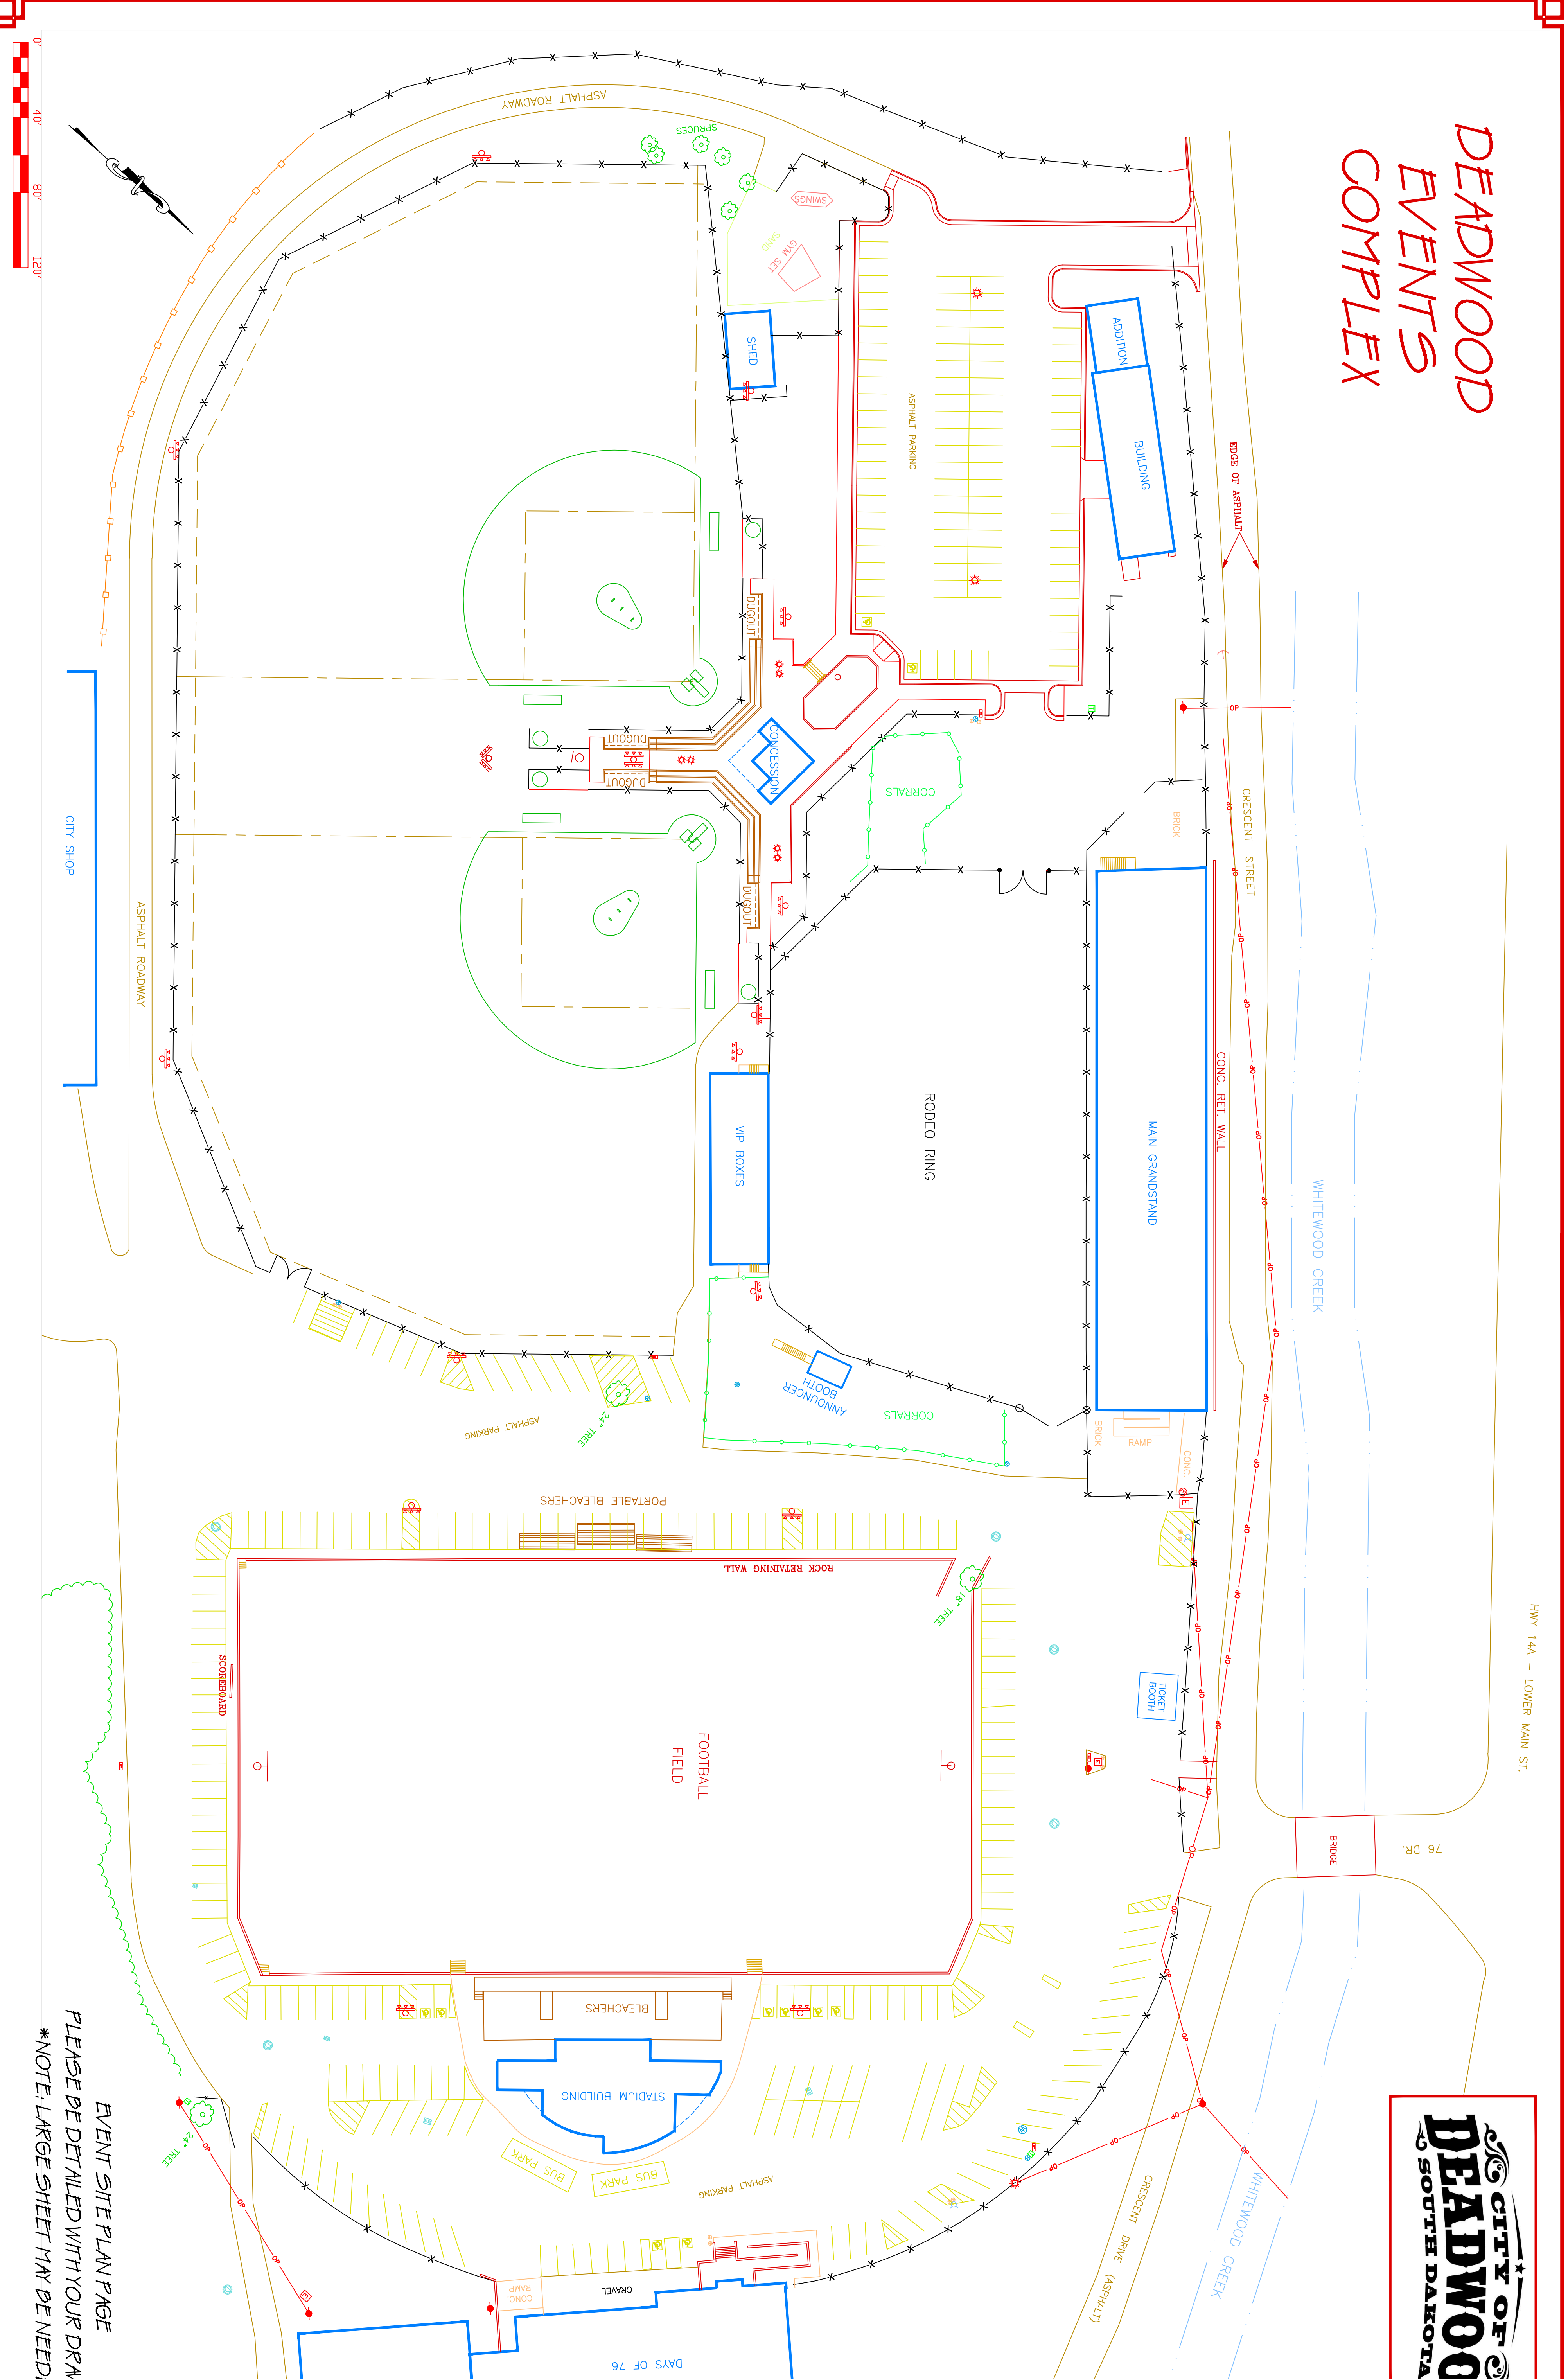

DEADWOOD EVENTS COMPLEX

HWY 14A - LOWER MAIN ST.

EVENT SITE PLAN PAGE
PLEASE BE DETAILED WITH YOUR DRAWING
*NOTE: LARGE SHEET MAY BE NEEDED