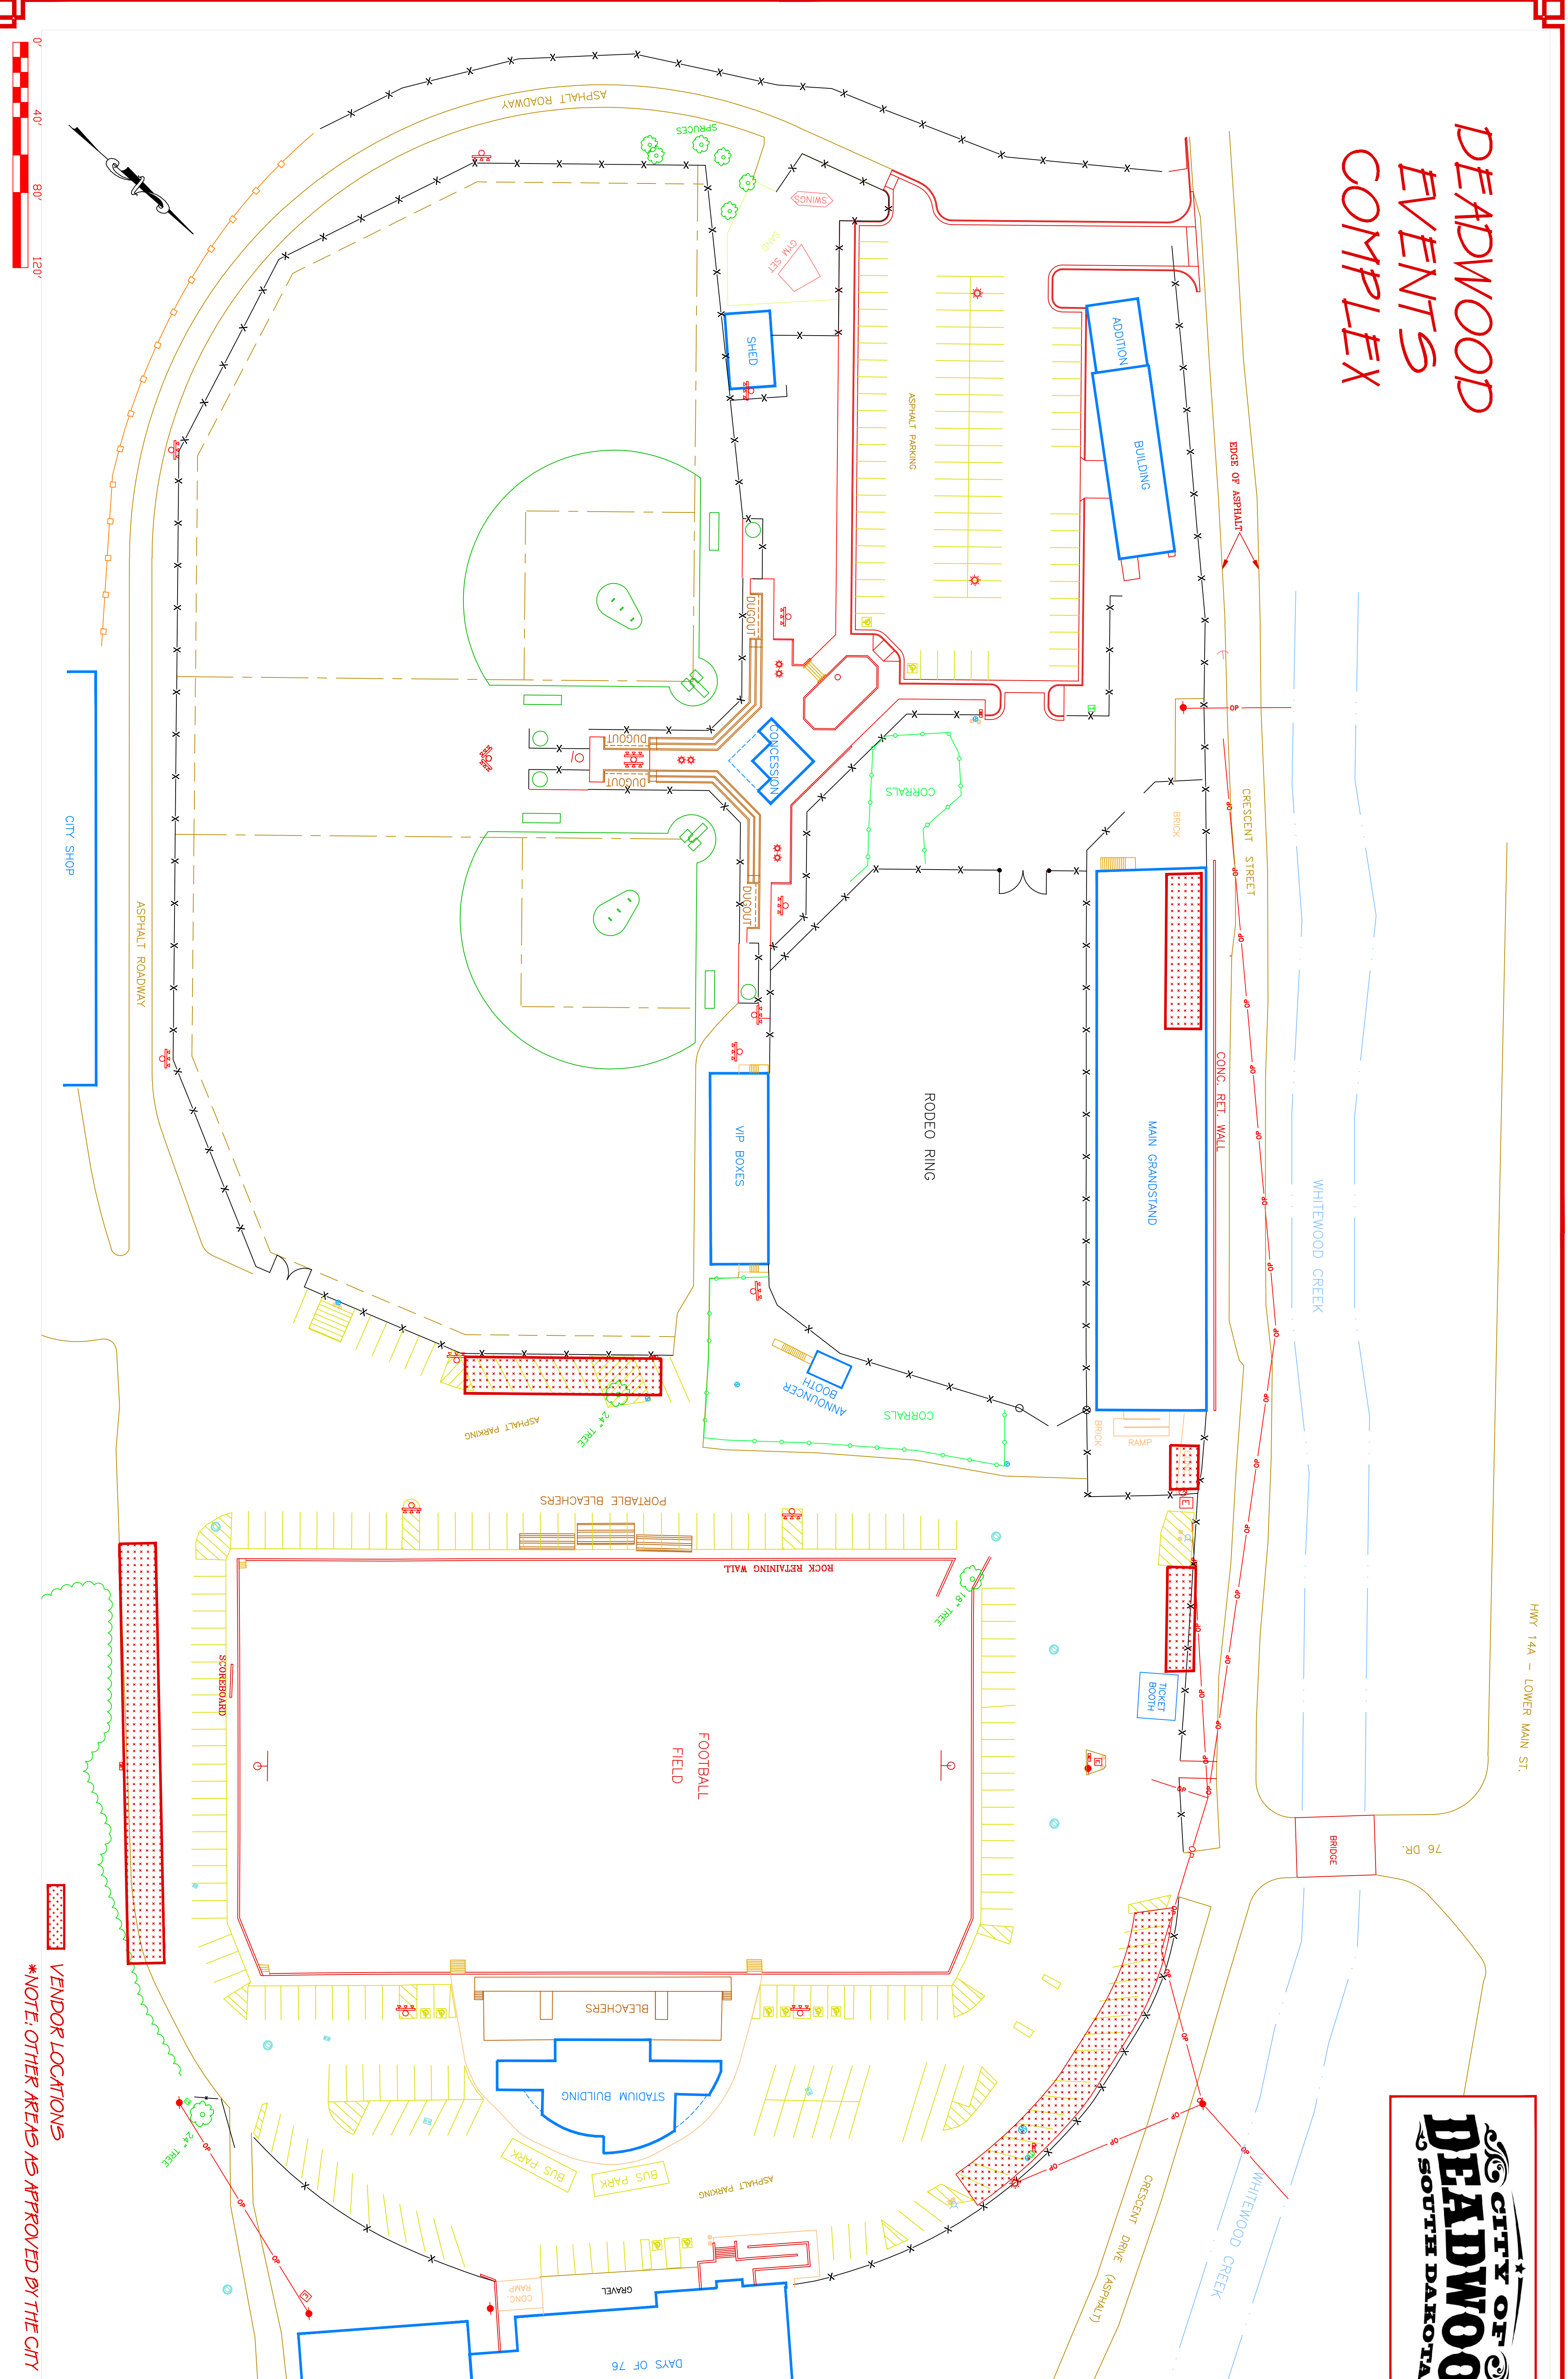

# DEADWOOD EVENTS COMPLEX

HWY 14A - LOWER MAIN ST.

**VENDOR LOCATIONS**  
\*NOTE: OTHER AREAS AS APPROVED BY THE CITY